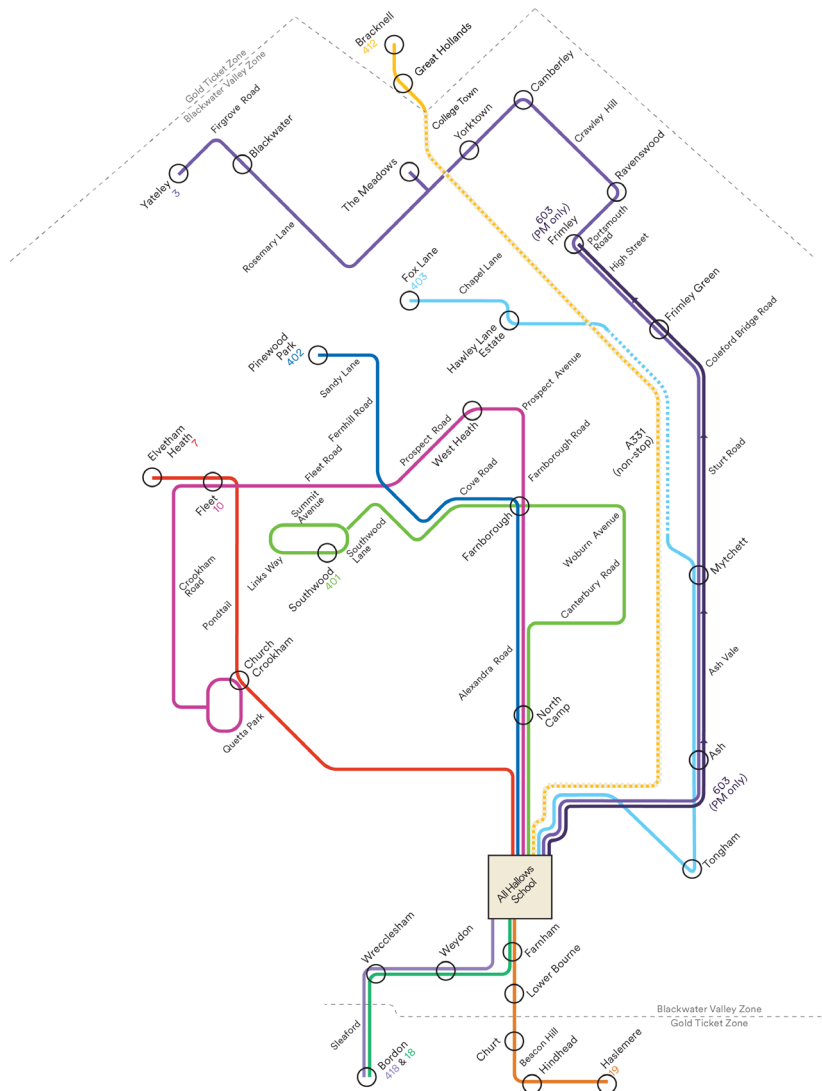

Travelling with us

Our drivers will pick you up from any stop along the route simply put your hand out and signal that you wish to get on.

Keep up-to-date

Our local team update on service information via our Twitter page **@StagecoachSouth**. You can also track live journeys on the **Stagecoach Bus App**.

You can also look out for route and timetable changes on your local **'Service Updates'** page, on the Stagecoach Bus website.

Travelling from further afield?

Other journeys are possible with a change of bus - try our online journey planner to find your route, at stagecoachbus.com.

The times above show journeys which run at suitable times for students attending All Hallows. Routes 17, 18 & 19 run regularly throughout the day, serving the bus stops outside All Hallows.

The full timetable can be found at stagecoachbus.com.